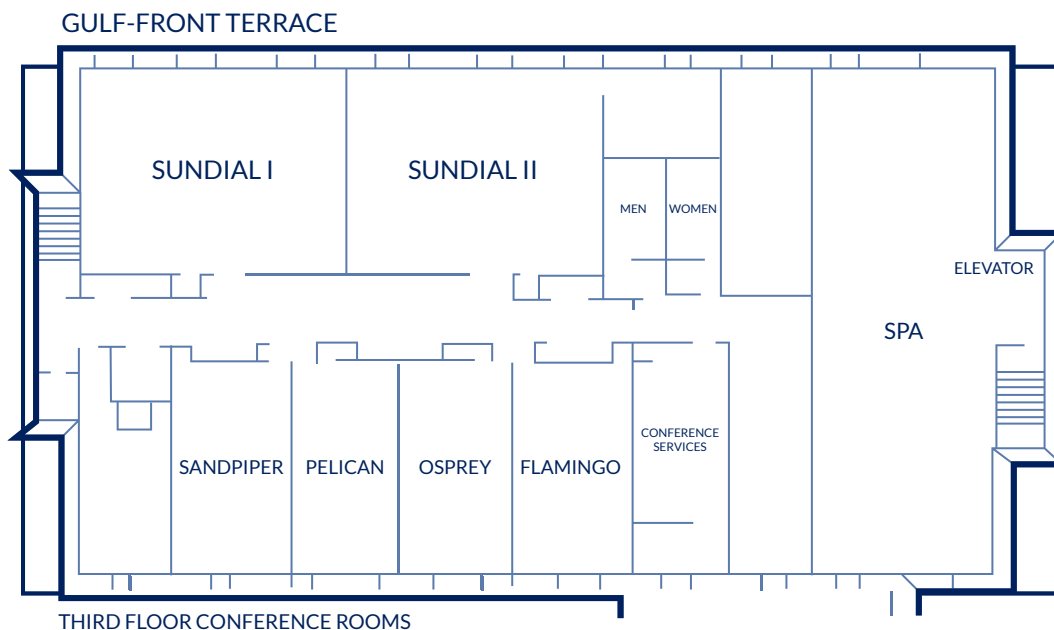

MEETING & EVENTS AT SUNDIAL

Plan your tropical meeting at our multi-million dollar renovated resort, Sanibel Island's only Gulf view resort meeting facility. Sundial Beach Resort & Spa provides a variety of options for events ranging from grand receptions to intimate meetings. Offering unique outdoor event space with views of the Gulf of Mexico and world famous beaches, Sundial can also accommodate groups up to 300.

FACILITY SPECS

- 23,000 Square Feet of Flexible Indoor and Outdoor Meeting and Event Space
- 9 Event Rooms with Natural Light
- Banquet Staff and Catering Services
- Group Activities including Team Building
- Staging and Audio/Visual Capability
- Wireless Available for all Rooms

ROOM NAME	DIMENSIONS	SQ. FT.	FLOOR	THEATRE	CLASSROOM	U-SHAPE	CONFERENCE	RECEPTION	BANQUET
Sanibel/Captiva	33' x 79'3" x 10'	2552	2	250	160	80	75	250	150
Sundial	90'8" x 35'3" x 8'	3194	3	300	180	100	90	250	250
Sundial I	45'4" x 35'3" x 8'	1597	3	150	90	50	45	125	125
Sundial II	45'4" x 35'3" x 8'	1597	3	150	90	50	45	125	125
Flamingo	19' x 36'9" x 8'	703	3	50	40	27	25	40	40
Osprey	19' x 36'9" x 8'	703	3	50	40	27	25	40	40
Pelican	19' x 36'9" x 8'	703	3	50	40	27	25	40	40
Sandpiper	19' x 36'9" x 8'	703	3	50	40	27	25	40	40
Waterview	66' x 23' x 10'	621	3	50	-	-	-	120	76
Waterview Private Dining	27' x 23' x 10'	621	3	50	-	24	20	60	40
Terrace	128' x 14'	1792	3	60	-	-	-	200	100
Lace Murex Lawn	30' x 56'	1680	-	250	-	-	-	70	50
Turtle's Beach	83' x 39'	3237	-	250	-	-	-	300	240
Covered Pool Deck	154' x 31'	4774	-	-	-	-	-	250	200
Tiki Hut	26' x 65'	1690	-	-	-	-	-	150	50