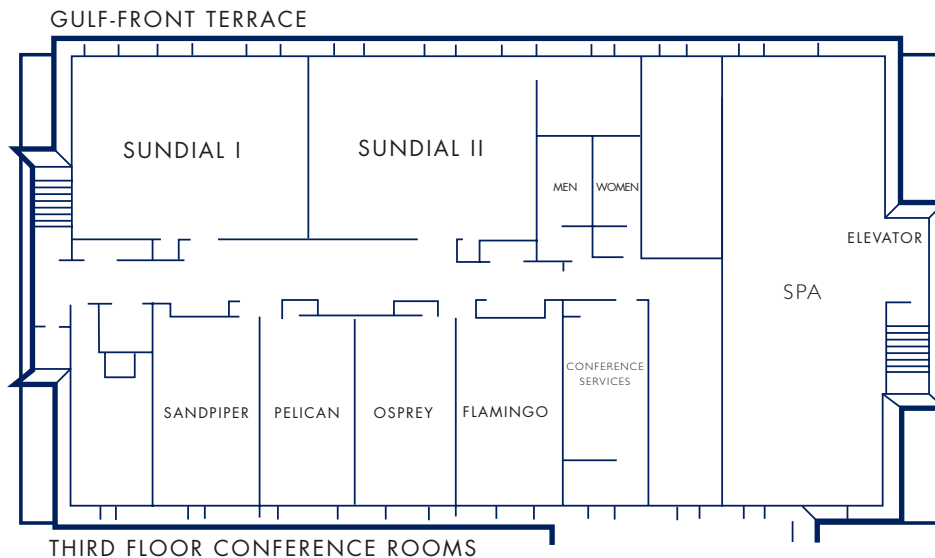

· SUNDIAL ·

BEACH RESORT & SPA

Experience a new way of conducting business at Sanibel Island's premier destination for group meetings and events.

- 23,000 sq. ft. of flexible indoor/outdoor meeting and event space
- 9 event rooms with natural light, many with dazzling views of the Gulf of Mexico
- A variety of unique outdoor spaces including a private beach, terraces and manicured lawns
- Award-winning banquet and catering team offering innovative cuisine and fully customizable menus
- Group activities including team building, tennis and pickleball tournaments, bicycle tours and more

· SUNDIAL ·

BEACH RESORT & SPA

ROOM NAME	DIMENSIONS	SQ. FT.	FLOOR	THEATRE	CLASSROOM	U-SHAPE	CONFERENCE	RECEPTION	BANQUET
Sanibel/Captiva	33' x 79'3" x 10'	2552	2	250	160	80	75	250	150
Sundial	90'8" x 35'3" x 8'	3194	3	300	180	100	90	250	250
Sundial I	45'4" x 35'3" x 8'	1597	3	150	90	50	45	125	125
Sundial II	45'4" x 35'3" x 8'	1597	3	150	90	50	45	125	125
Flamingo	19' x 36'9" x 8'	703	3	50	40	27	25	40	40
Osprey	19' x 36'9" x 8'	703	3	50	40	27	25	40	40
Pelican	19' x 36'9" x 8'	703	3	50	40	27	25	40	40
Sandpiper	19' x 36'9" x 8'	703	3	50	40	27	25	40	40
Waterview	66' x 23' x 10'	1518	3	50	-	-	-	120	76
Waterview Private Dining	27' x 23' x 10'	621	3	50	-	24	20	60	40
Terrace	128' x 14'	1792	3	60	-	-	-	200	100
Lace Murex Lawn	30' x 56'	1680	-	250	-	-	-	70	50
Turtle's Beach	83' x 39'	3237	-	250	-	-	-	300	240
Covered Pool Deck	154' x 31'	4774	-	-	-	-	-	250	200
Tiki Hut	26' x 65'	1690	-	-	-	-	-	150	50