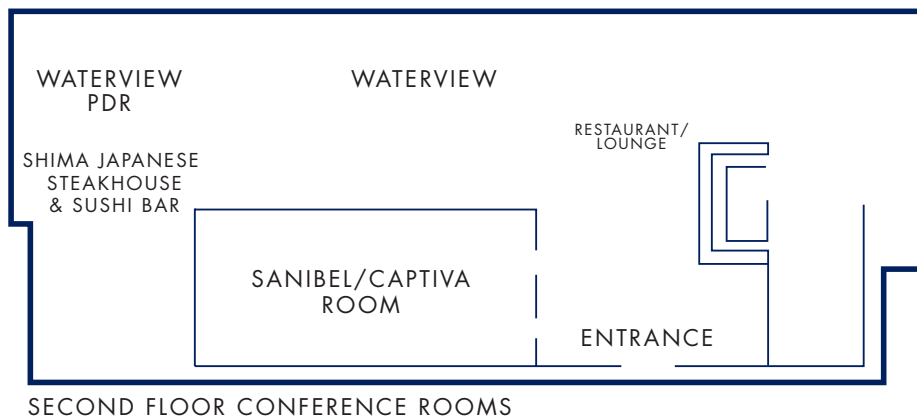

· SUNDIAL ·

BEACH RESORT & SPA

Experience a new way of conducting business at Sanibel Island's premier destination for group meetings and events.

- 23,000 sq. ft. of flexible indoor/outdoor meeting and event space
- 9 event rooms with natural light, many with dazzling views of the Gulf of Mexico
- A variety of unique outdoor spaces including a private beach, terraces and manicured lawns
- Award-winning banquet and catering team offering innovative cuisine and fully customizable menus
- Group activities including team building, tennis and pickleball tournaments, bicycle tours and more

· SUNDIAL ·

BEACH RESORT & SPA

ROOM NAME	DIMENSIONS	SQ. FT.	FLOOR	THEATRE	CLASSROOM	U-SHAPE	CONFERENCE	RECEPTION	BANQUET
Sanibel/Captiva	33' x 79'3" x 10'	2552	2	250	160	80	75	250	150
Sundial	90'8" x 35'3" x 8'	3194	3	300	180	100	90	250	250
Sundial I	45'4" x 35'3" x 8'	1597	3	150	90	50	45	125	125
Sundial II	45'4" x 35'3" x 8'	1597	3	150	90	50	45	125	125
Flamingo	19' x 36'9" x 8'	703	3	50	40	27	25	40	40
Osprey	19' x 36'9" x 8'	703	3	50	40	27	25	40	40
Pelican	19' x 36'9" x 8'	703	3	50	40	27	25	40	40
Sandpiper	19' x 36'9" x 8'	703	3	50	40	27	25	40	40
Waterview	66' x 23' x 10'	1518	3	50	-	-	-	120	76
Waterview Private Dining	27' x 23' x 10'	621	3	50	-	24	20	60	40
Terrace	128' x 14'	1792	3	60	-	-	-	200	100
Lace Murex Lawn	30' x 56'	1680	-	250	-	-	-	70	50
Turtle's Beach	83' x 39'	3237	-	250	-	-	-	300	240
Covered Pool Deck	154' x 31'	4774	-	-	-	-	-	250	200
Tiki Hut	26' x 65'	1690	-	-	-	-	-	150	50